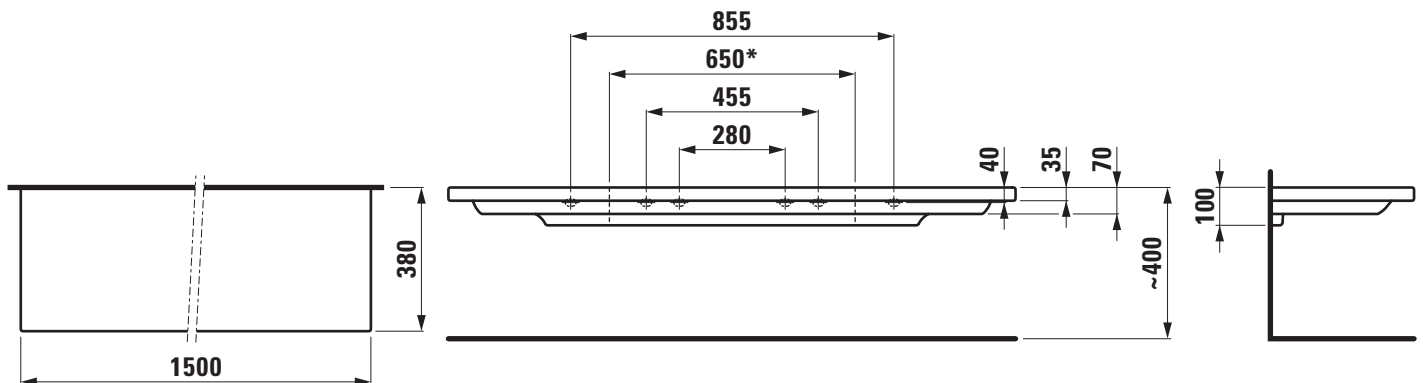

## Ceramic Shelf / cutable

87043.6

### TECHNICAL DATA

Order no.	87043.6
Dimensions	1500 x 380 mm
Specification	max. load 50 kg Cutable to 650 mm
Weight	24,0 kg
Mounting acc. excl.	3x Mounting set M10 x 140 mm, order no. 89988.2
Otherwise	When ordering the cut version use the order form for cutting
Colours	see colour table

### SPECIFICATION TEXT

Cutable ceramic shelf Laufen-LIVING SQUARE / PALACE, sanitary ceramic  
dimensions 1500 x 380 mm  
max. load 50 kg  
Special feature: cutable to 650 mm  
Order no. 87043.6

### TECHNICAL DRAWINGS / S 1 : 20

\* = minimum measure for cutting