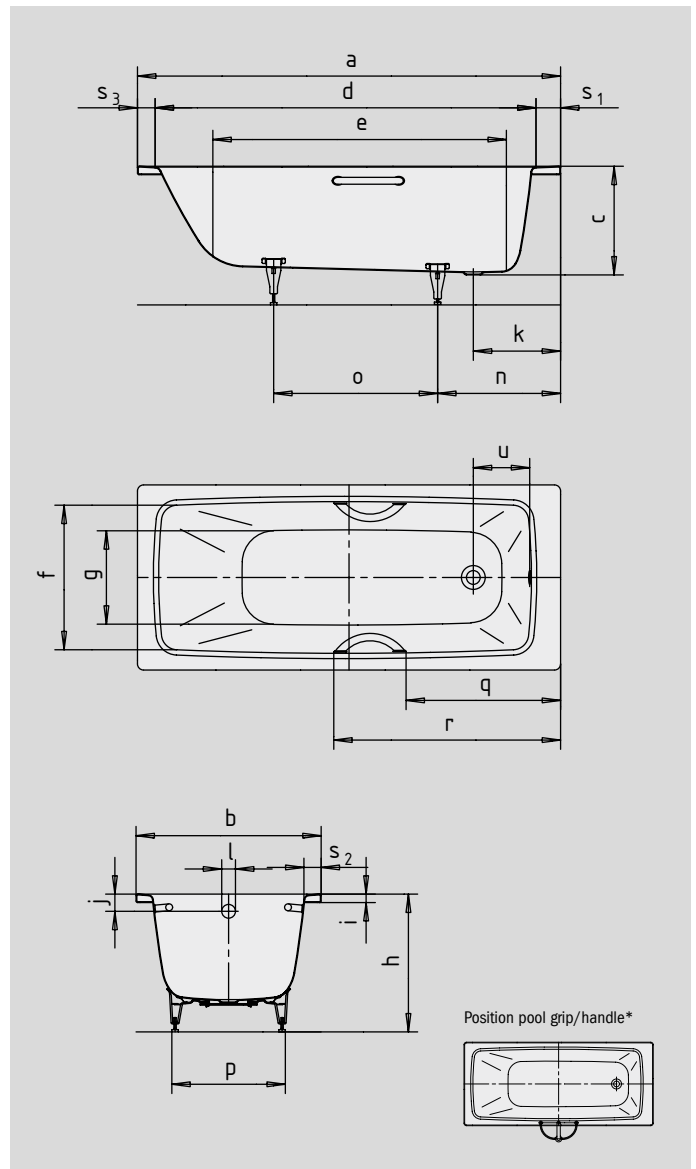

Similar illustration

| Model No. | | 747/753 | 748/754 | 749/755 | 750/756 | 751/757 |
|---|--|-------------|-------------|-------------|-------------|----------------|
| External length | a | 1500 | 1600 | 1700 | 1700 | 1800 mm |
| External width | b | 700 | 700 | 700 | 750 | 800 mm |
| Depth | c | 410 | 410 | 410 | 410 | 410 mm |
| Internal length (top) | d | 1310 | 1410 | 1510 | 1510 | 1610 mm |
| Internal length (bottom) | e | 1010 | 1110 | 1210 | 1210 | 1310 mm |
| Internal width (top) | f | 570 | 570 | 570 | 610 | 660 mm |
| Internal width (bottom) | g | 400 | 400 | 400 | 450 | 510 mm |
| Height with feet | h | 535-555 | 543-563 | 537-559 | 538-553 | 528-543 mm |
| Height of rim | i | 32 | 32 | 32 | 32 | 32 mm |
| Distance top edge to centre of overflow hole | j | 65 | 65 | 65 | 65 | 65 mm |
| Distance bath edge to centre of drain hole | k | 330 | 330 | 330 | 330 | 330 mm |
| Diameter of overflow hole | l | 52 | 52 | 52 | 52 | 52 mm |
| Diameter of drain hole | m | 52 | 52 | 52 | 52 | 52 mm |
| Distance foot end of bath edge to centre of foot | n | 450 | 450 | 455 | 450 | 450 mm |
| Distance between the feet | o | 560 | 655 | 742 | 745 | 820 mm |
| Max. width of feet | p | 435 | 430 | 440 | 475 | 560 mm |
| Distance bath edge (foot end) to where grip/handle starts | q | 534,5 | 584,5 | 634,5 | 634,5 | 684,5 mm |
| Distance bath edge (foot end) to where grip/handle ends | r | 808,5 | 858,5 | 908,5 | 908,5 | 958,5 mm |
| Width of rim (foot end; lengthwise) | s ₁ ; s ₂ ; s ₃ | 110; 63; 80 | 110; 63; 80 | 110; 63; 80 | 110; 63; 80 | 110; 63; 80 mm |
| Distance between centre holes | u | 213 | 213 | 213 | 213 | 213 mm |
| Water volume** in litres | | 89 | 107 | 110 | 136 | 171 |
| Weight of the enamelled bath in kg | | 42 | 45 | 50 | 50 | 56 |
| Anti-slip | | 455 x 315 | 455 x 315 | 455 x 315 | 575 x 375 | 575 x 375 mm |
| Full anti-slip | | 655 x 315 | 735 x 315 | 855 x 315 | 855 x 375 | 935 x 375 mm |