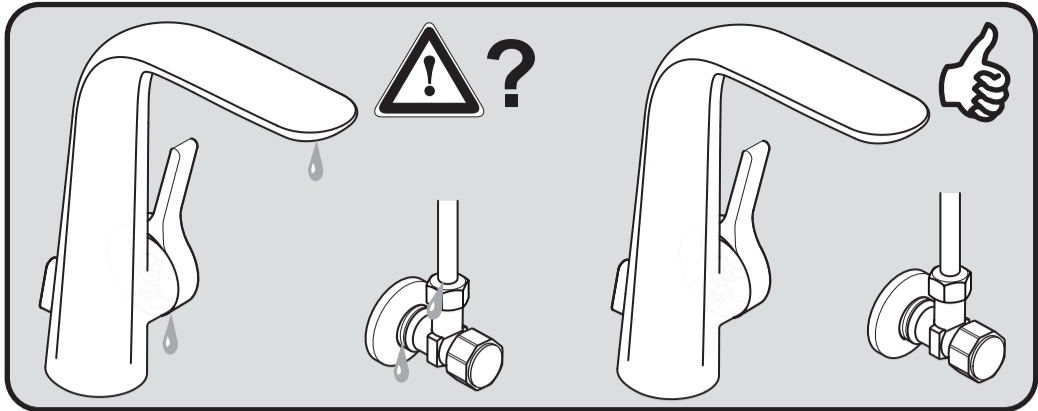

MELANGE

A 6041 .. A 6042 ..

0413 / A 866 661
 (+ A 865 612)
 Made in Germany

Ideal Standard International BVBA
 Corporate Village - Gent Building
 Da Vincilaan 2
 1935 Zaventem
 Belgium

www.idealstandardinternational.com