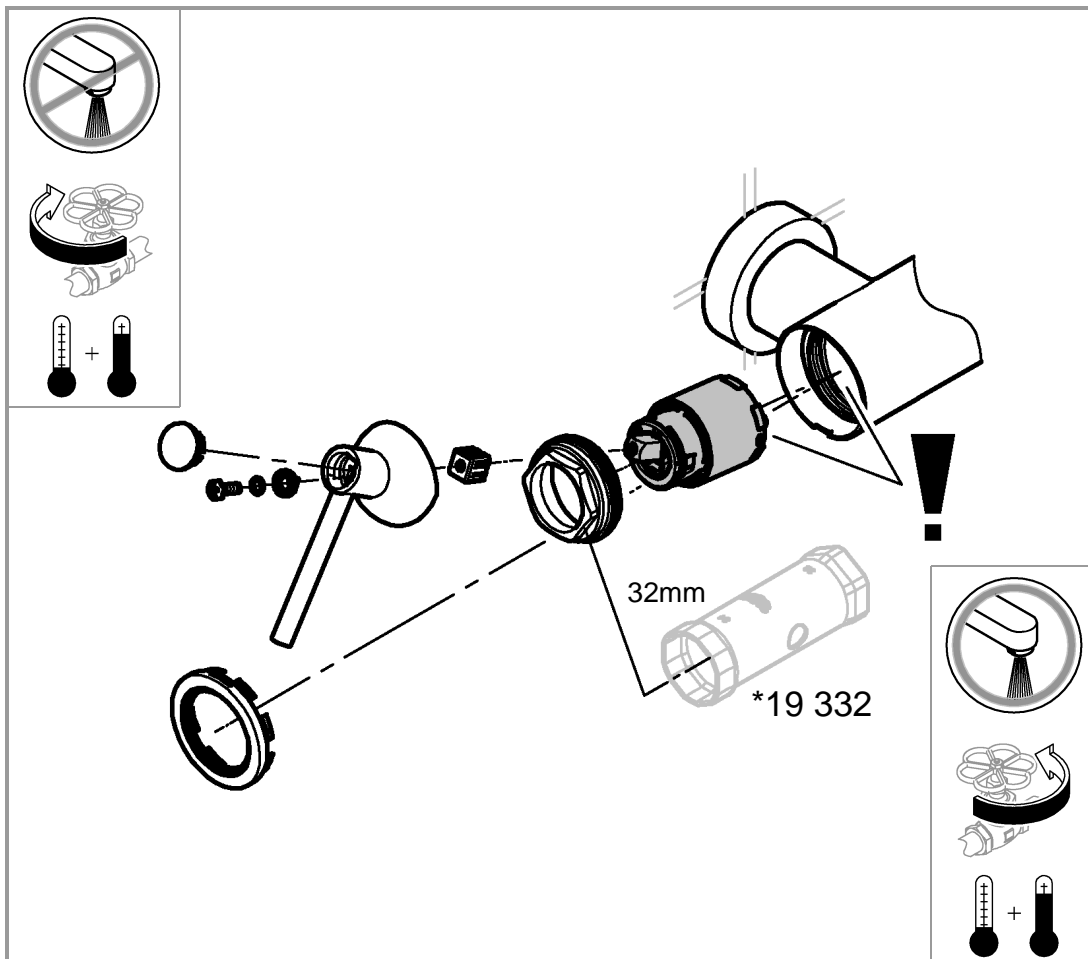

6

  
3 bar:  
20 l/min

  
3 bar:  
17 l/min

  
3 bar:  
17 l/min

SERVICE

*19 332	
	32mm

<p>*19 332</p> 	<p>32mm</p> 
---	---

Pure Freude an Wasser