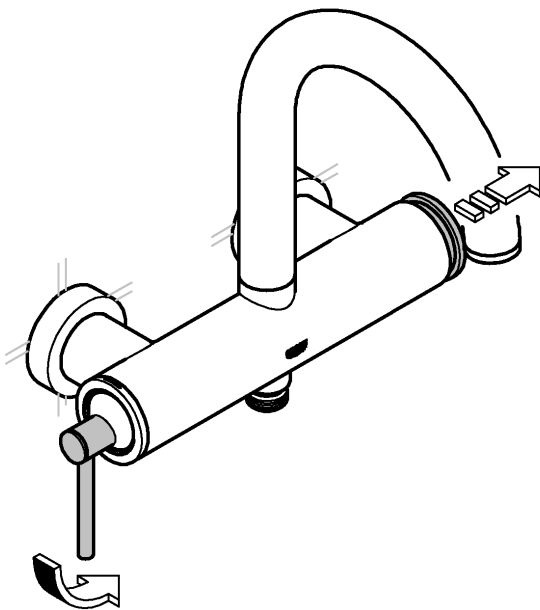

6

  
3 bar:  
20 l/min

  
3 bar:  
17 l/min

  
3 bar:  
17 l/min

SERVICE

*19 332	
	32mm

<p>*19 332</p> 	<p>32mm</p> 
---	---

Pure Freude an Wasser