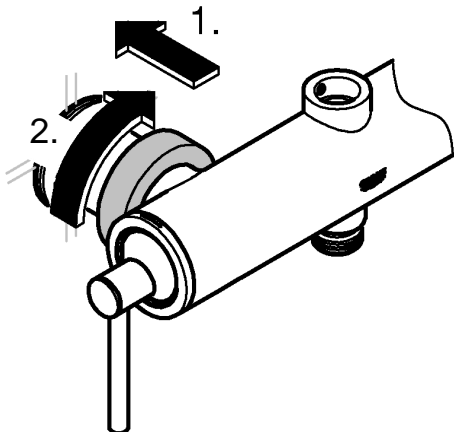

6

  
3 bar:  
20 l/min

  
3 bar:  
17 l/min

  
3 bar:  
17 l/min

SERVICE

*19 332	
	32mm

<p>*19 332</p> 	<p>32mm</p> 
---	---

Pure Freude an Wasser