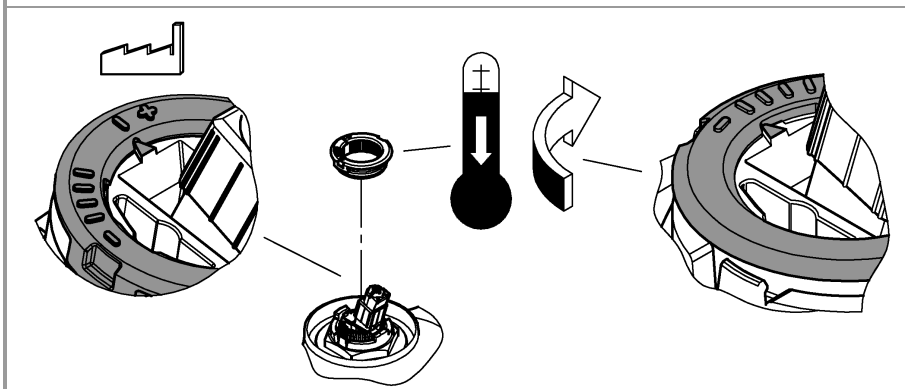

6

  
3 bar:  
20 l/min

  
3 bar:  
17 l/min

  
3 bar:  
17 l/min

SERVICE

*19 332	
	32mm

<p>*19 332</p> 	<p>32mm</p> 
---	---

Pure Freude an Wasser