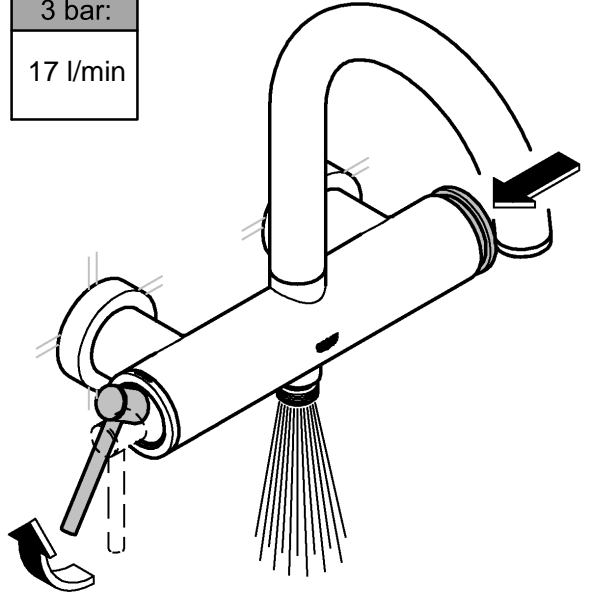

6

  
3 bar:  
20 l/min

  
3 bar:  
17 l/min

  
3 bar:  
17 l/min

SERVICE

*19 332	
	32mm

<p>*19 332</p> 	<p>32mm</p> 
---	---

Pure Freude an Wasser