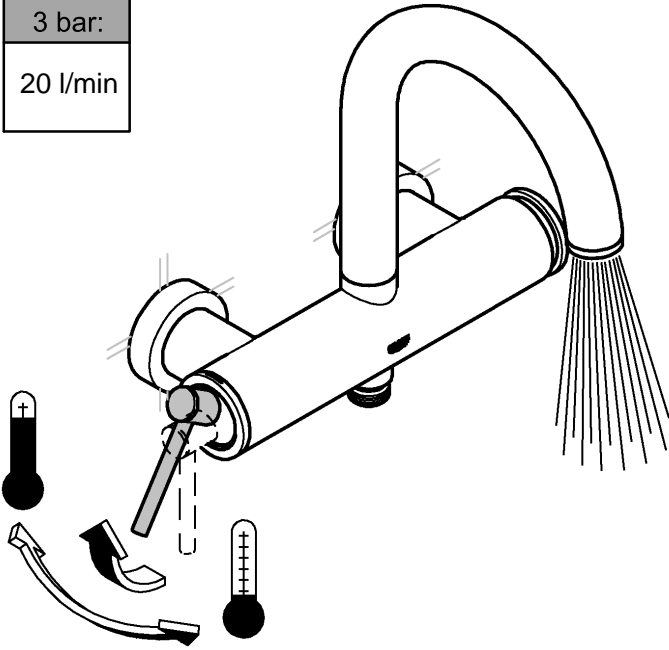

6

  
3 bar:  
20 l/min

  
3 bar:  
17 l/min

  
3 bar:  
17 l/min

SERVICE

*19 332	
	32mm

<p>*19 332</p> 	<p>32mm</p> 
---	---

Pure Freude an Wasser