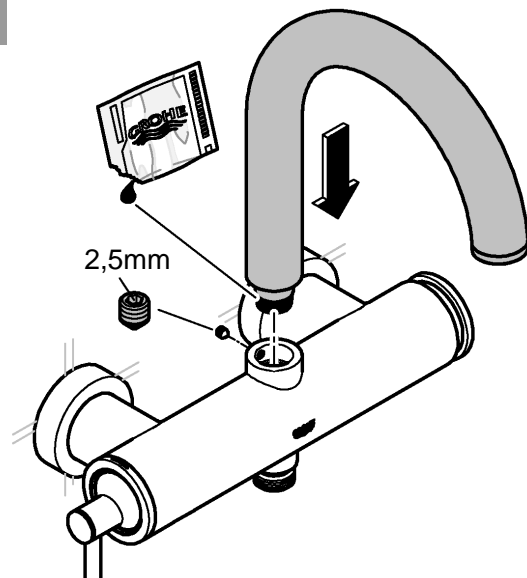

6

  
3 bar:  
20 l/min

  
3 bar:  
17 l/min

  
3 bar:  
17 l/min

SERVICE

*19 332	
	32mm

<p>*19 332</p> 	<p>32mm</p> 
---	---

Pure Freude an Wasser