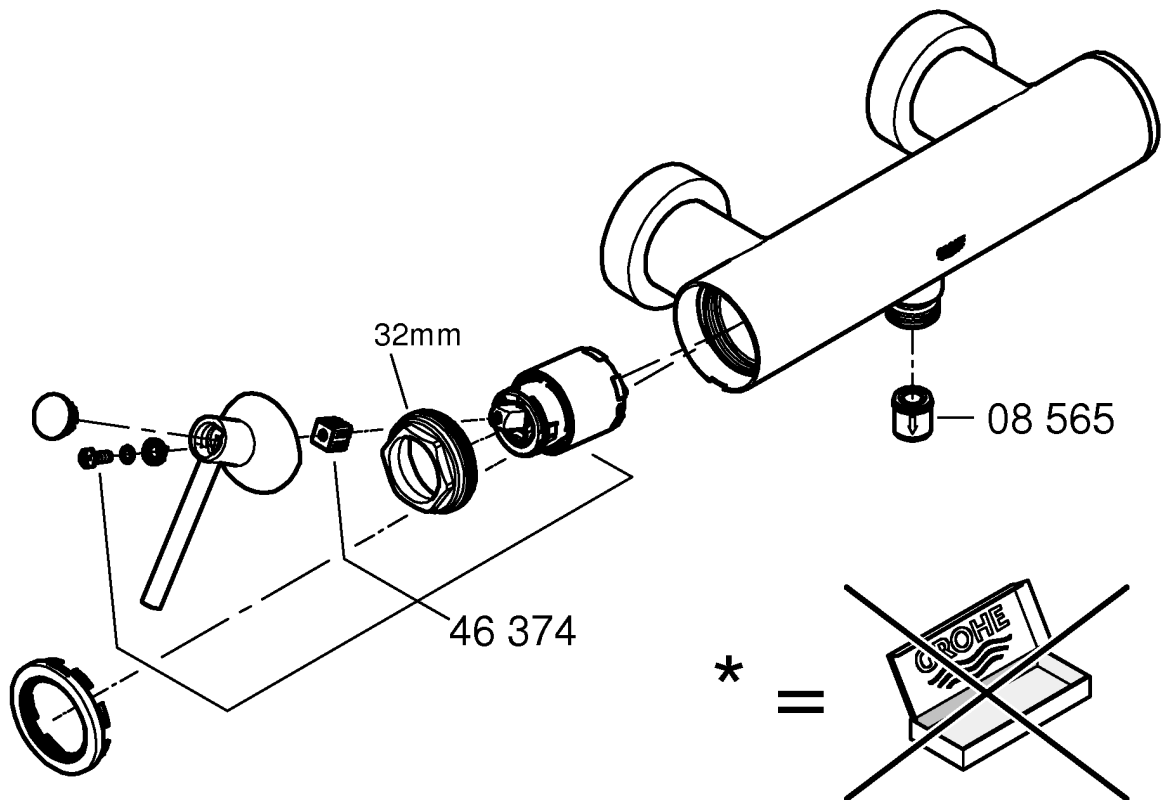

6

  
3 bar:  
20 l/min

  
3 bar:  
17 l/min

  
3 bar:  
17 l/min

SERVICE

*19 332	
	32mm

<p>*19 332</p> 	<p>32mm</p> 
---	---

Pure Freude an Wasser