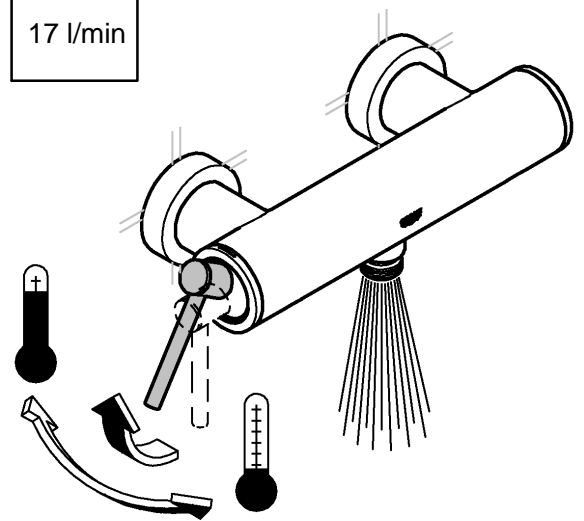

6

  
3 bar:  
20 l/min

  
3 bar:  
17 l/min

  
3 bar:  
17 l/min

SERVICE

*19 332	
	32mm

<p>*19 332</p> 	<p>32mm</p> 
---	---

Pure Freude an Wasser