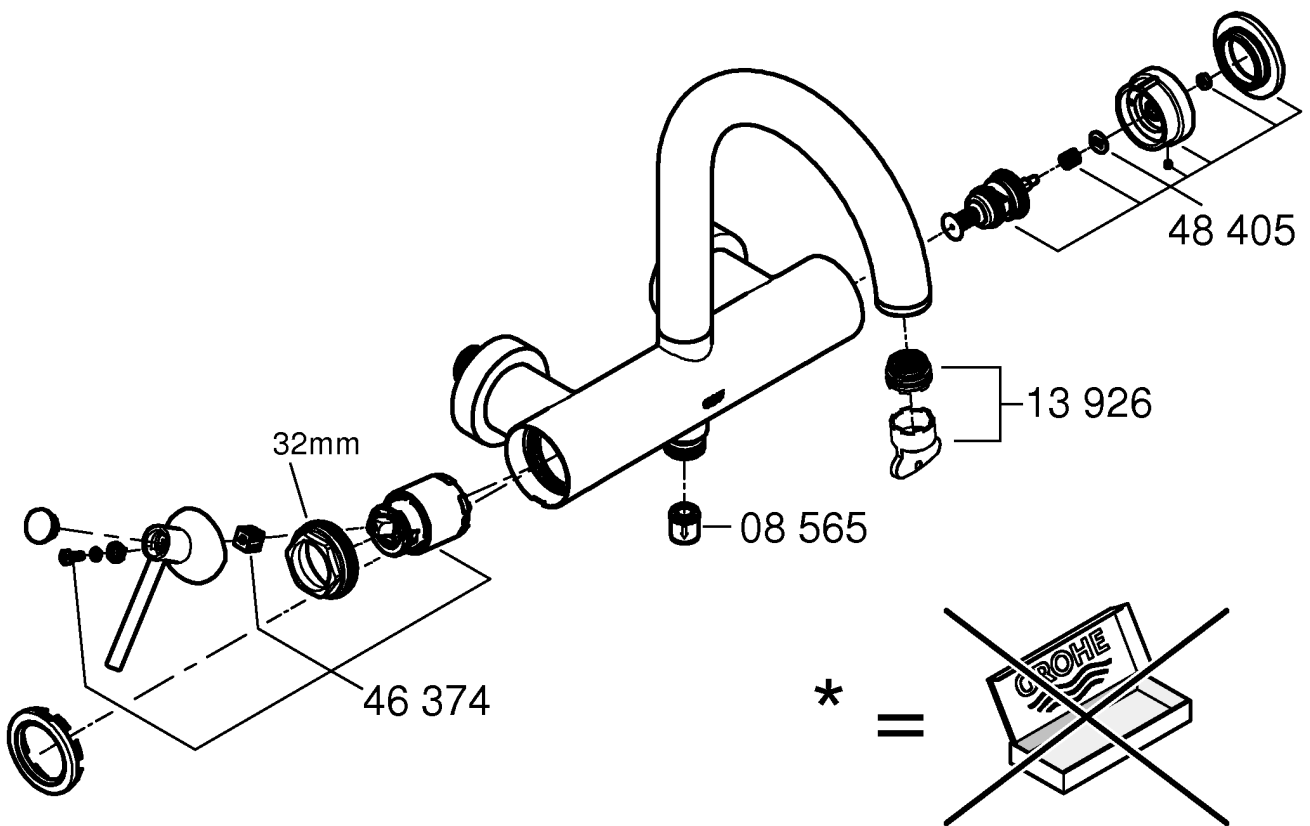

6

  
3 bar:  
20 l/min

  
3 bar:  
17 l/min

  
3 bar:  
17 l/min

SERVICE

*19 332	
	32mm

<p>*19 332</p> 	<p>32mm</p> 
---	---

Pure Freude an Wasser